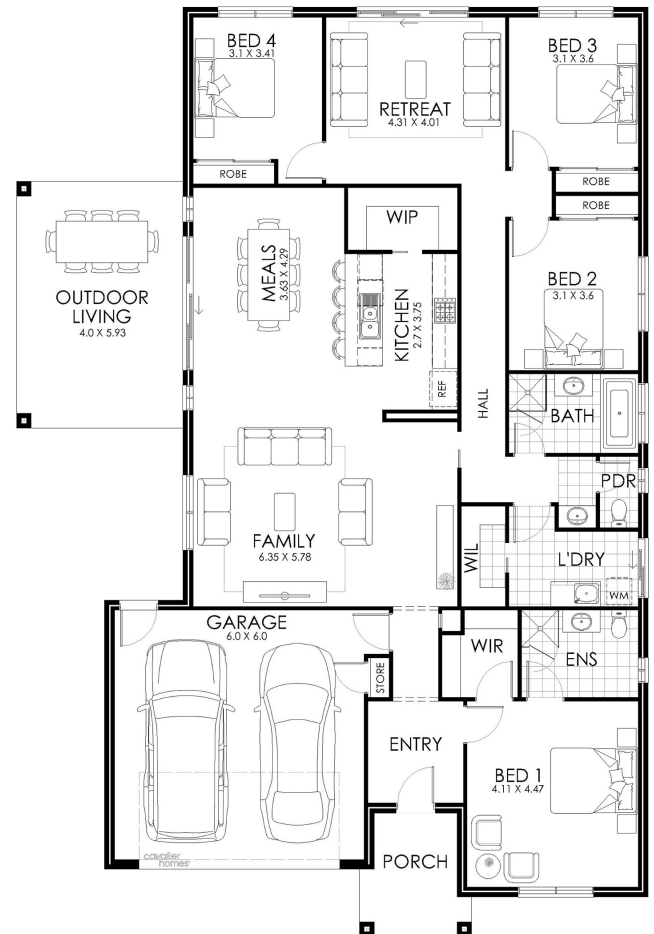

## HAMILTON 29

# House & Land Package

**\$750,000\***

Lot 44 Serenade Avenue  
Moama

Lot Size: 893m<sup>2</sup>

House Size: 274.70m<sup>2</sup>

### List of Inclusions:

- Lifestyle inclusions
- Colorbond steel roof
- Ducted reverse cycle heating & cooling
- 600mm stainless steel appliances
- Carpet & tiles throughout
- Site Cost allowance
- Customisable upgrade options available
- Colour selection appointment with interior design consultant
- Open plan living
- None