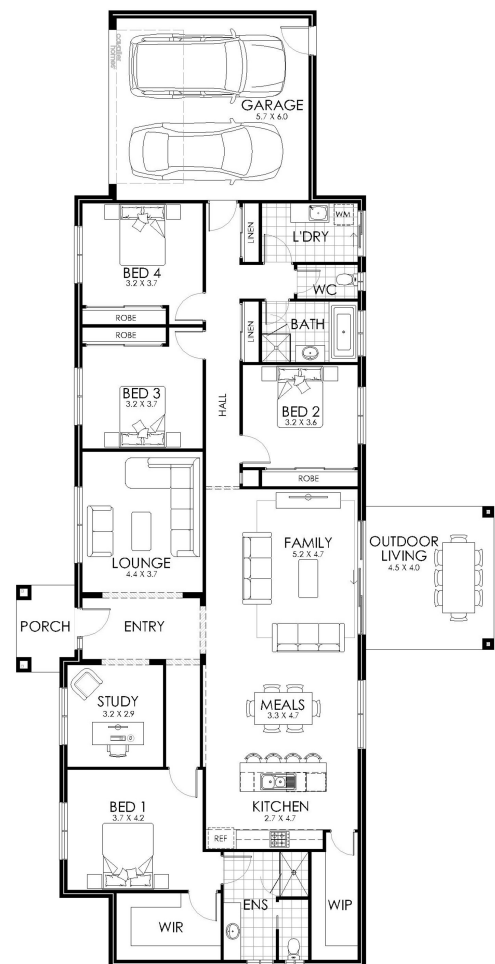

SANDOWN 30

House & Land Package

\$755,310*

Lot 66 Mako Drive Tatura

Lot Size: 2004m²

House Size: 281.05m²

List of Inclusions:

- Lifestyle inclusions
- Colorbond steel roof
- Ducted Heating & Cooling
- 600mm stainless steel appliances
- Carpet & tiles throughout
- Site Cost allowance
- Brick over all window/door openings
- Concrete paving allowance
- Generous sized block
- Sought after estate